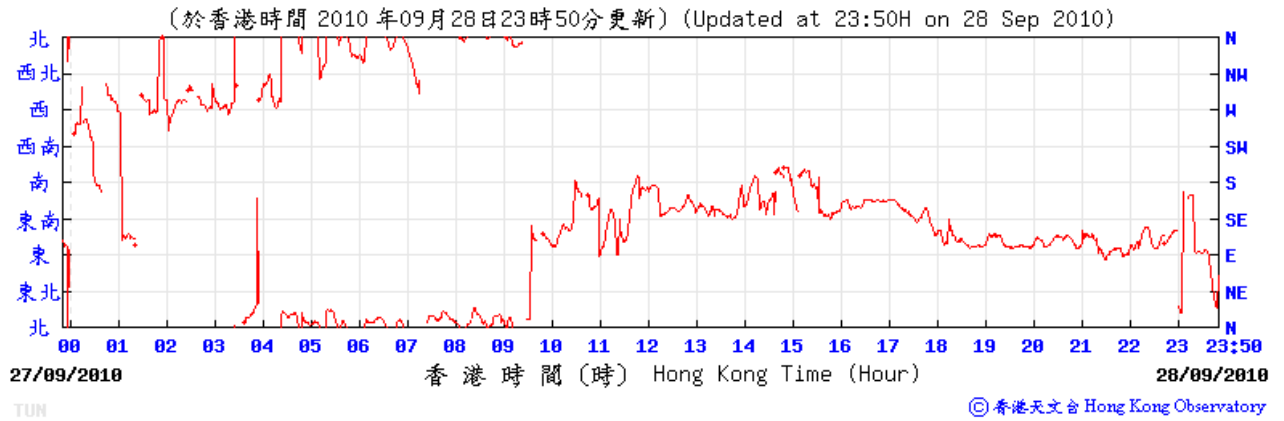

28/9/2010

4/10/2010

9/10/2010