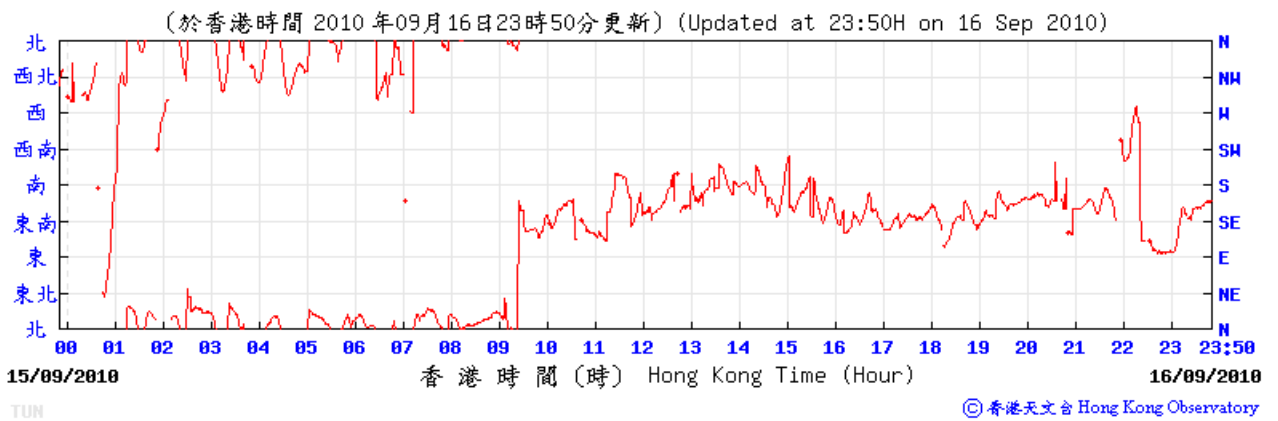

10/9/2010

16/9/2010

22/9/2010