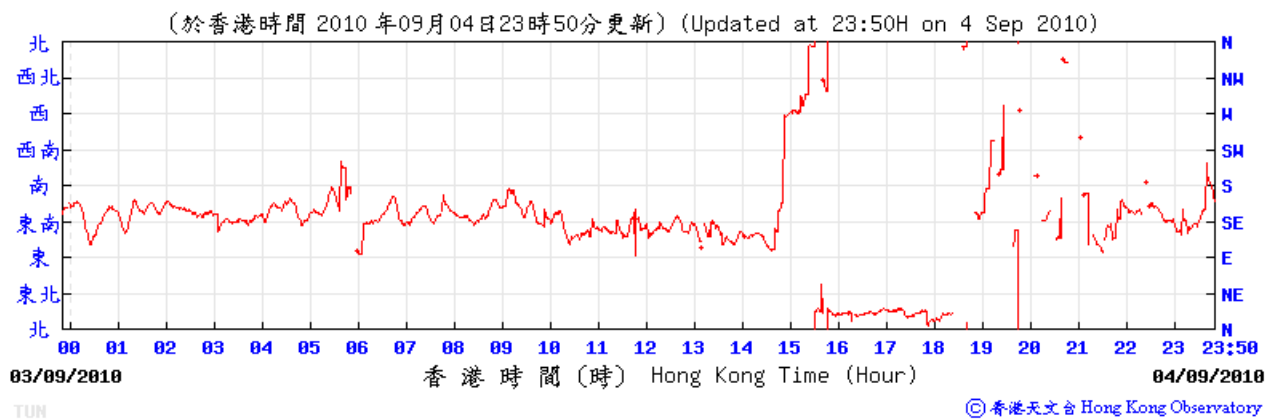

# Wind direction at Hong Kong Observatory (Tuen Mun Automatic Weather Station)

6/8/2010

12/8/2010

18/8/2010

24/8/2010

30/8/2010

4/9/2010

10/9/2010