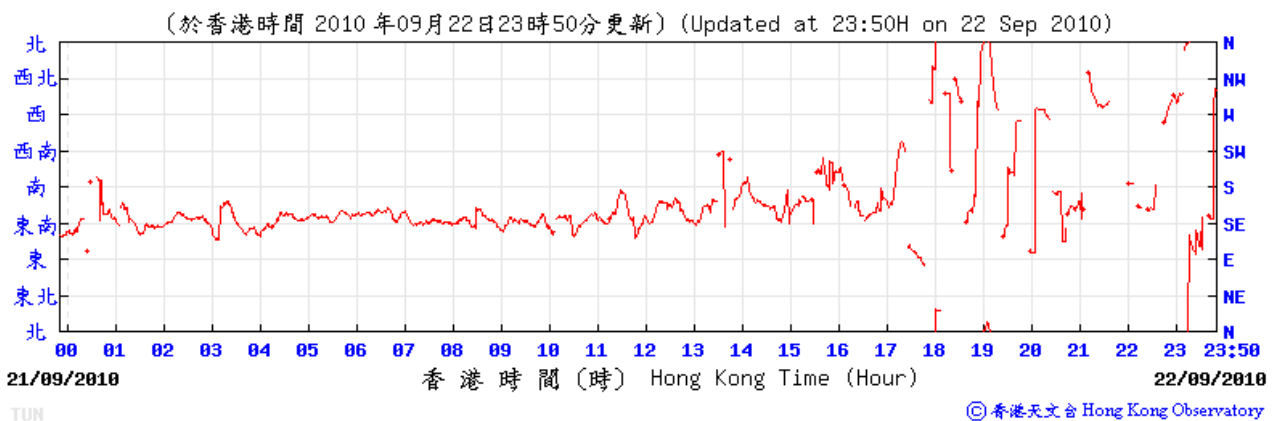

10/9/2010

16/9/2010

22/9/2010