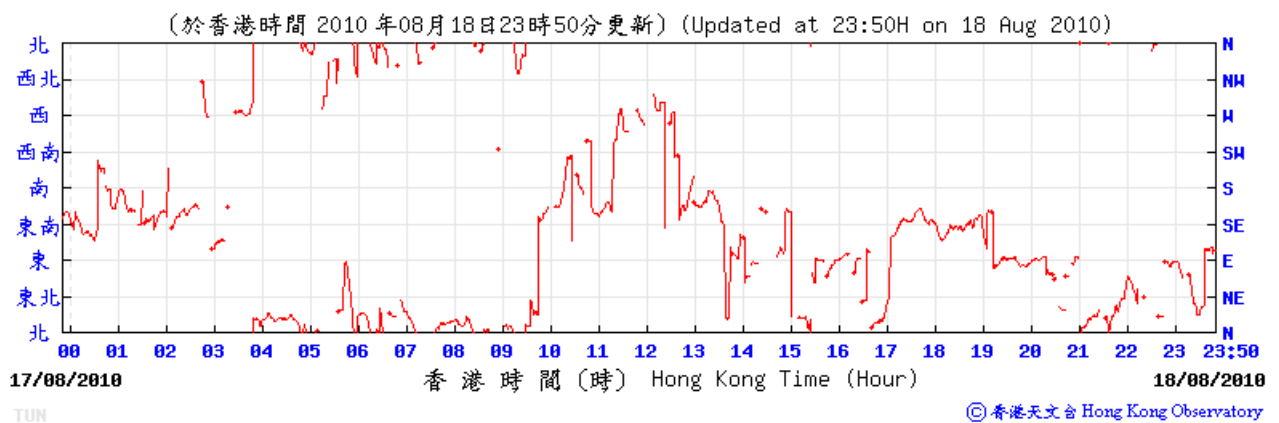

# Wind direction at Hong Kong Observatory (Tuen Mun Automatic Weather Station)

6/8/2010

12/8/2010

18/8/2010

24/8/2010

30/8/2010

4/9/2010

10/9/2010