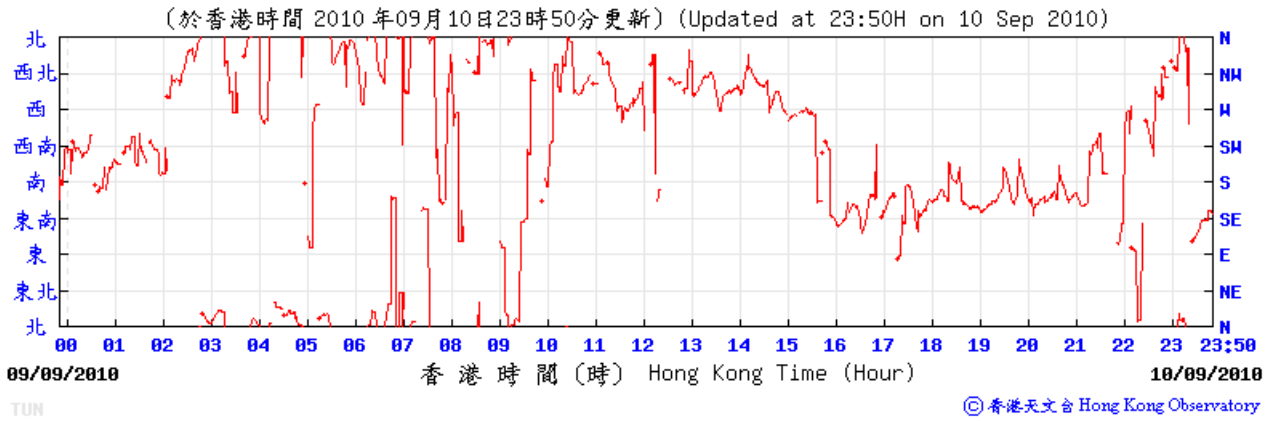

# Wind direction at Hong Kong Observatory (Tuen Mun Automatic Weather Station)

6/8/2010

12/8/2010

18/8/2010

24/8/2010

30/8/2010

4/9/2010

10/9/2010