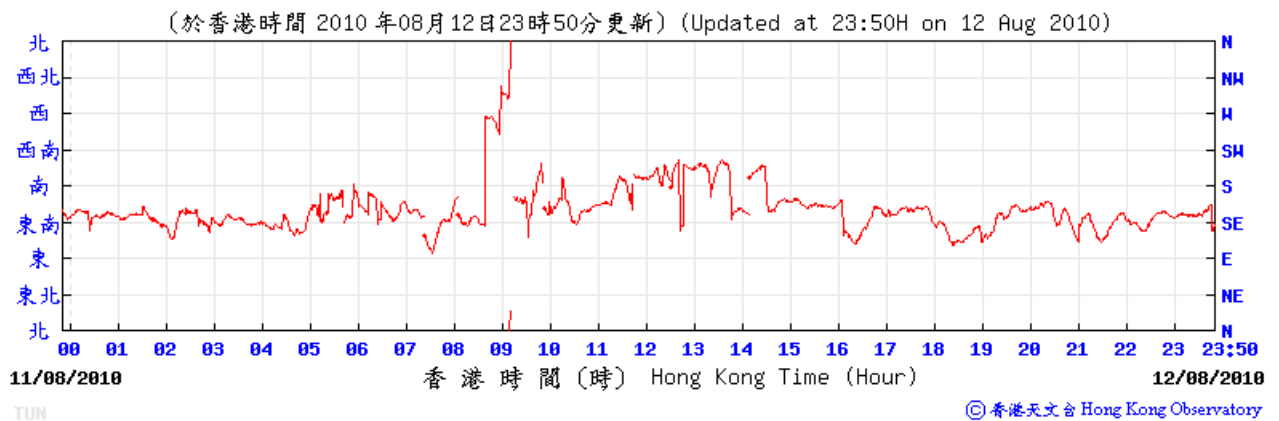

# Wind direction at Hong Kong Observatory (Tuen Mun Automatic Weather Station)

6/8/2010

12/8/2010

18/8/2010

24/8/2010

30/8/2010

4/9/2010

10/9/2010