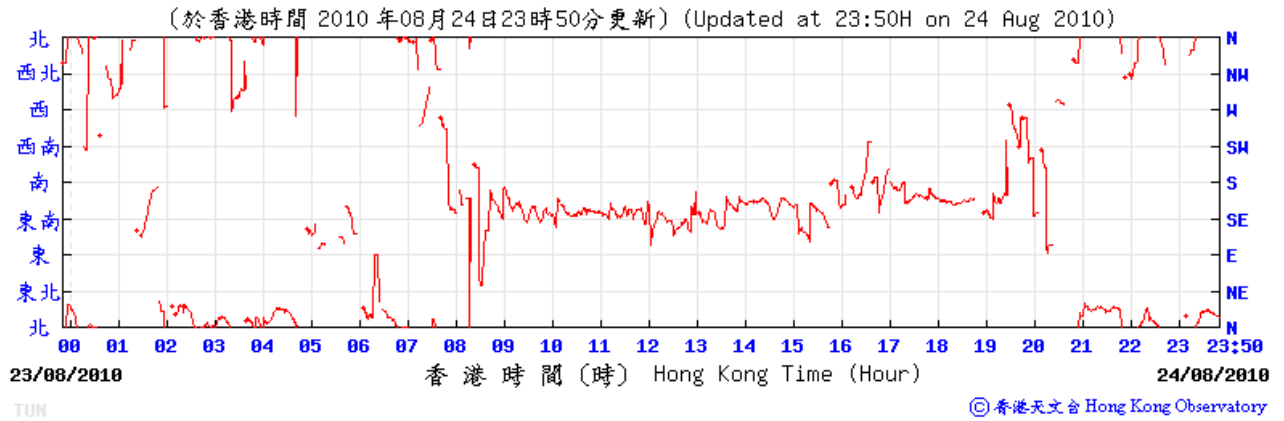

# Wind direction at Hong Kong Observatory (Tuen Mun Automatic Weather Station)

6/8/2010

12/8/2010

18/8/2010

24/8/2010

30/8/2010

4/9/2010

10/9/2010