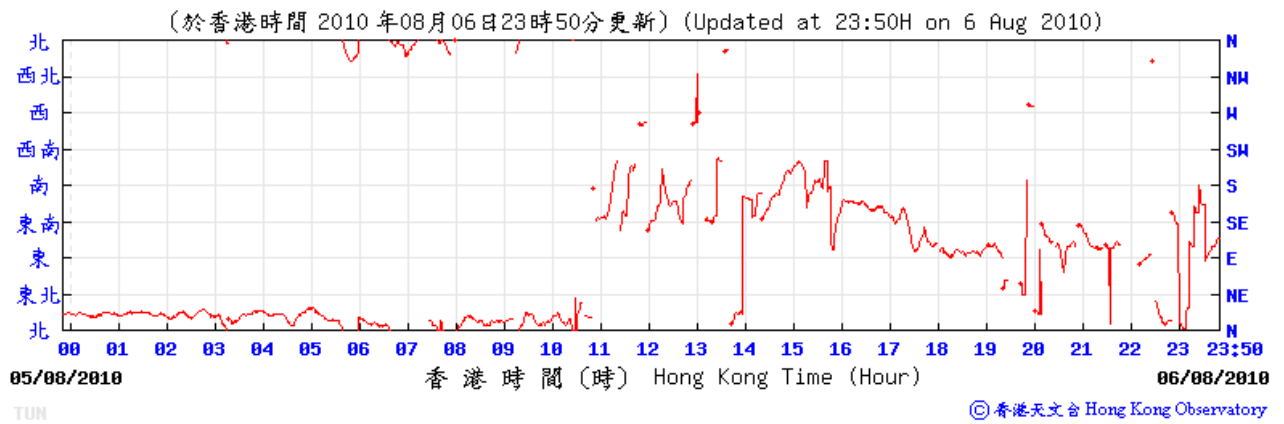

# Wind direction at Hong Kong Observatory (Tuen Mun Automatic Weather Station)

6/8/2010

12/8/2010

18/8/2010

24/8/2010

30/8/2010

4/9/2010

10/9/2010