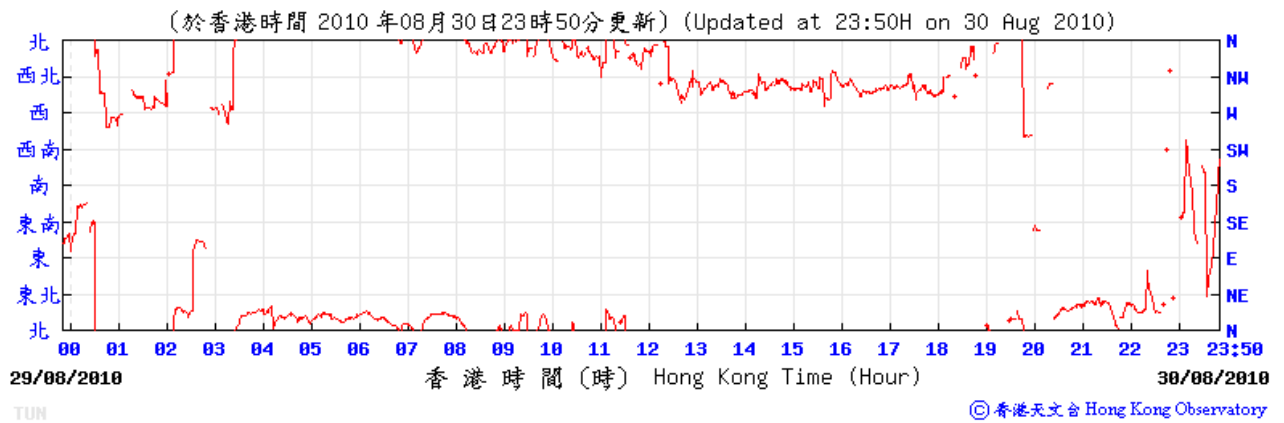

# Wind direction at Hong Kong Observatory (Tuen Mun Automatic Weather Station)

6/8/2010

12/8/2010

18/8/2010

24/8/2010

30/8/2010

4/9/2010

10/9/2010